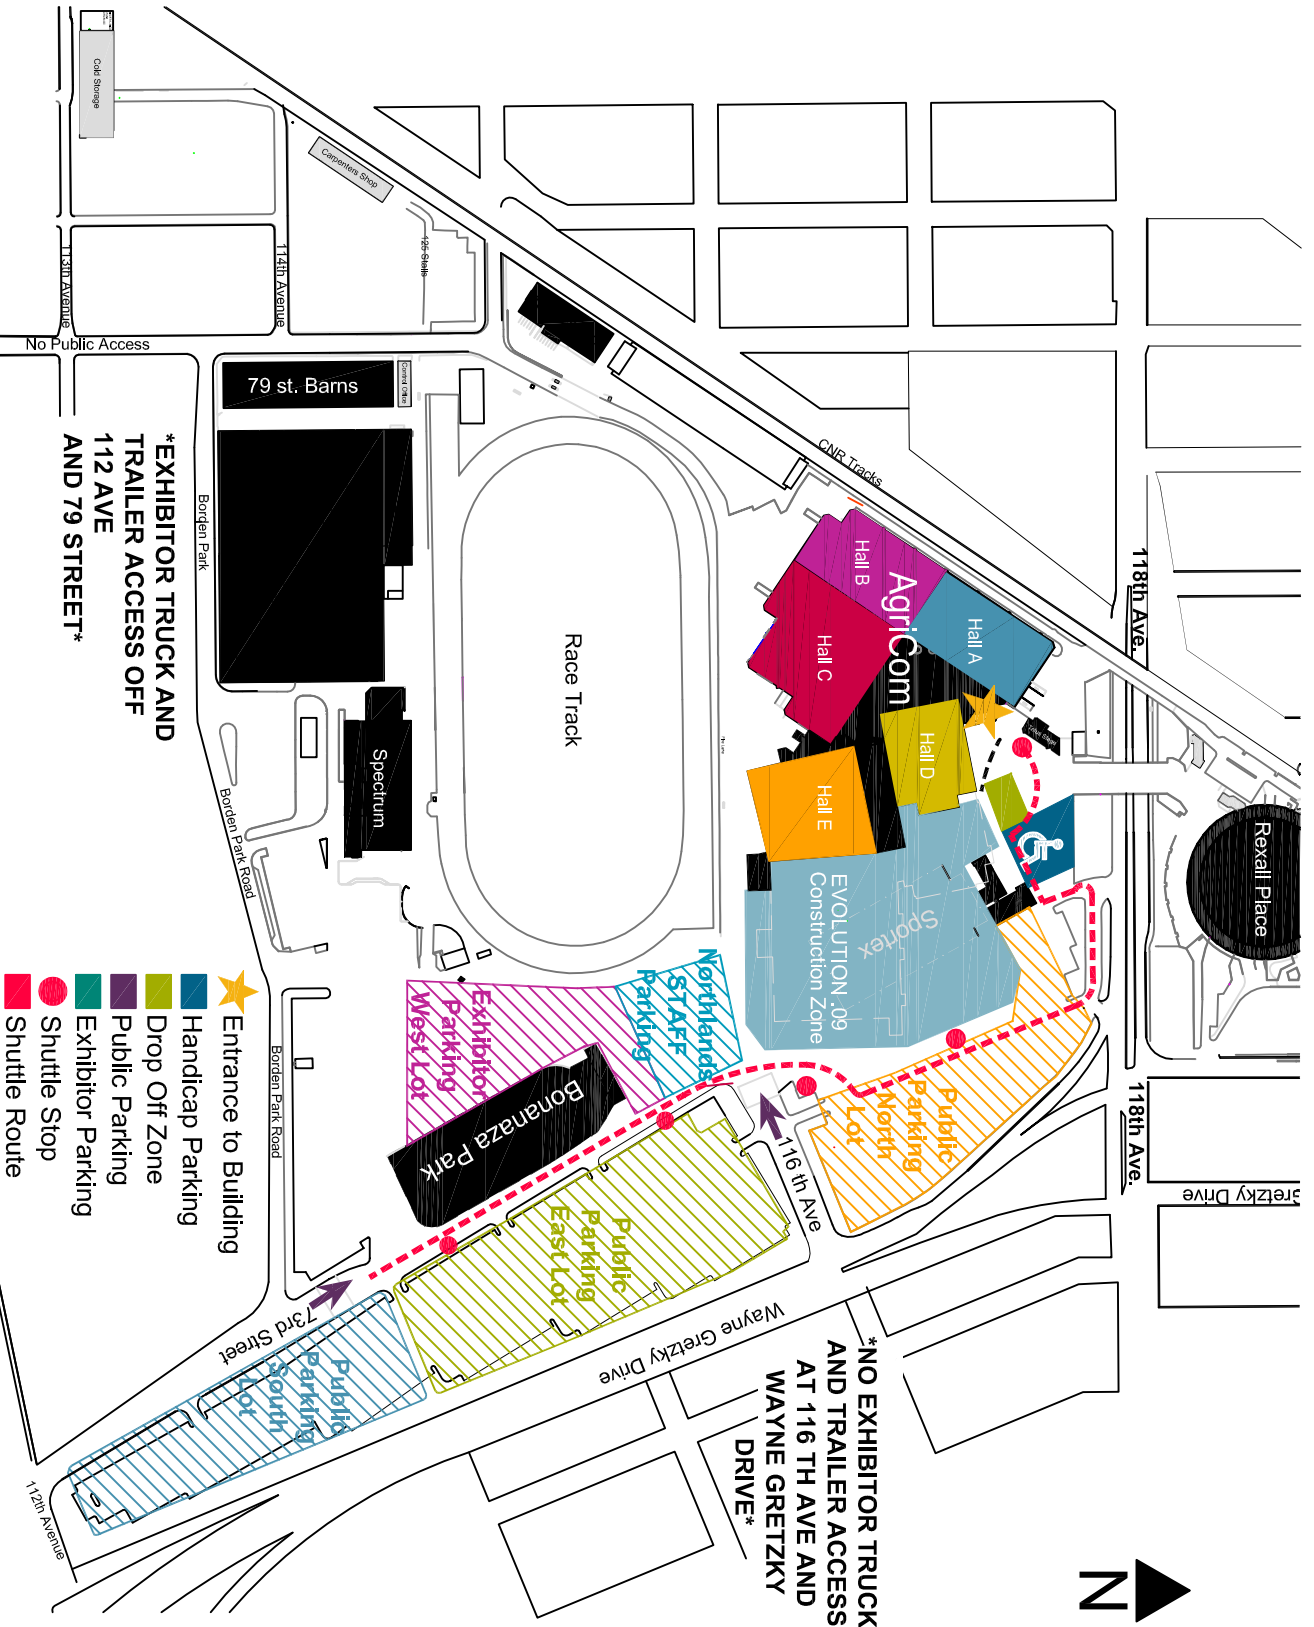

PARKING MAP

EXHIBITOR TRUCK AND TRAILER ACCESS OFF 112 AVE AND 79 STREET

NO EXHIBITOR TRUCK AND TRAILER ACCESS AT 116 TH AVE AND WAYNE GRETZKY DRIVE

-  Entrance to Building
-  Handicap Parking
-  Drop Off Zone
-  Public Parking
-  Exhibitor Parking
-  Shuttle Stop
-  Shuttle Route